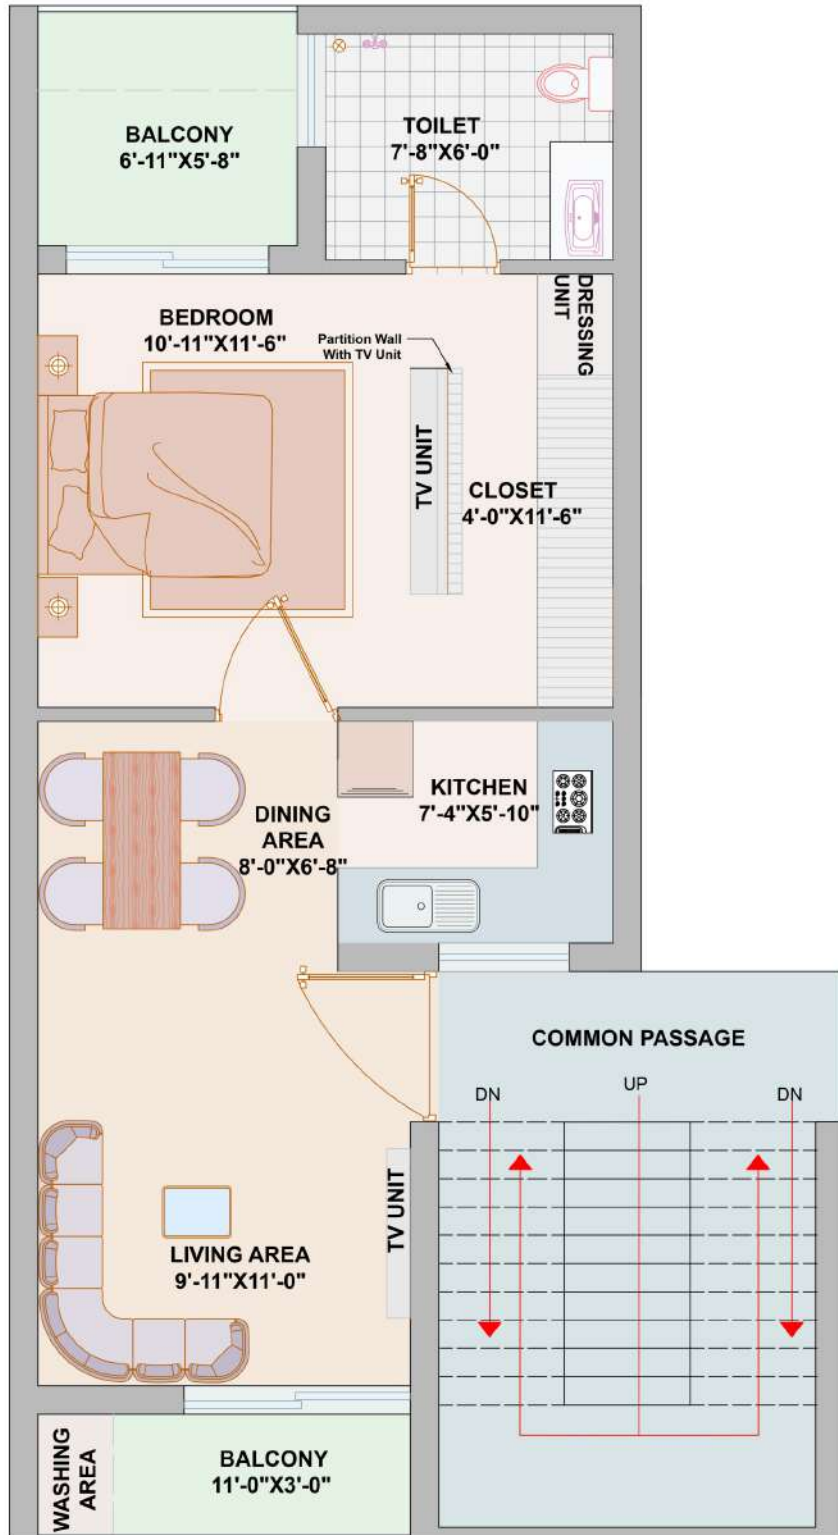

Other Specifications

Victorian Theme Architecture • Cupboards Till Roof Height
Luxurious Modular Kitchen • Branded (ISI) Electrical / Sanitary Fittings
Best Quality Bricks & Construction Material • False Ceiling with Lights
Vitrified (ISI) Tile Flooring • Premium Paint • Parking Space
Back Yard Balcony • Front Balcony • Green lush park etc

1 BHK - FLOOR PLAN

2 BHK - FLOOR PLAN

Located in the heart of Mohali
Soham Floors, Mohali is just a 15 minutes drive from the Chandigarh Airport as well as from the Mohali Airport & if you are a cricket fan, then you'll find its location most ideal because its just a few minutes drive from the beautiful Mohali Stadium.