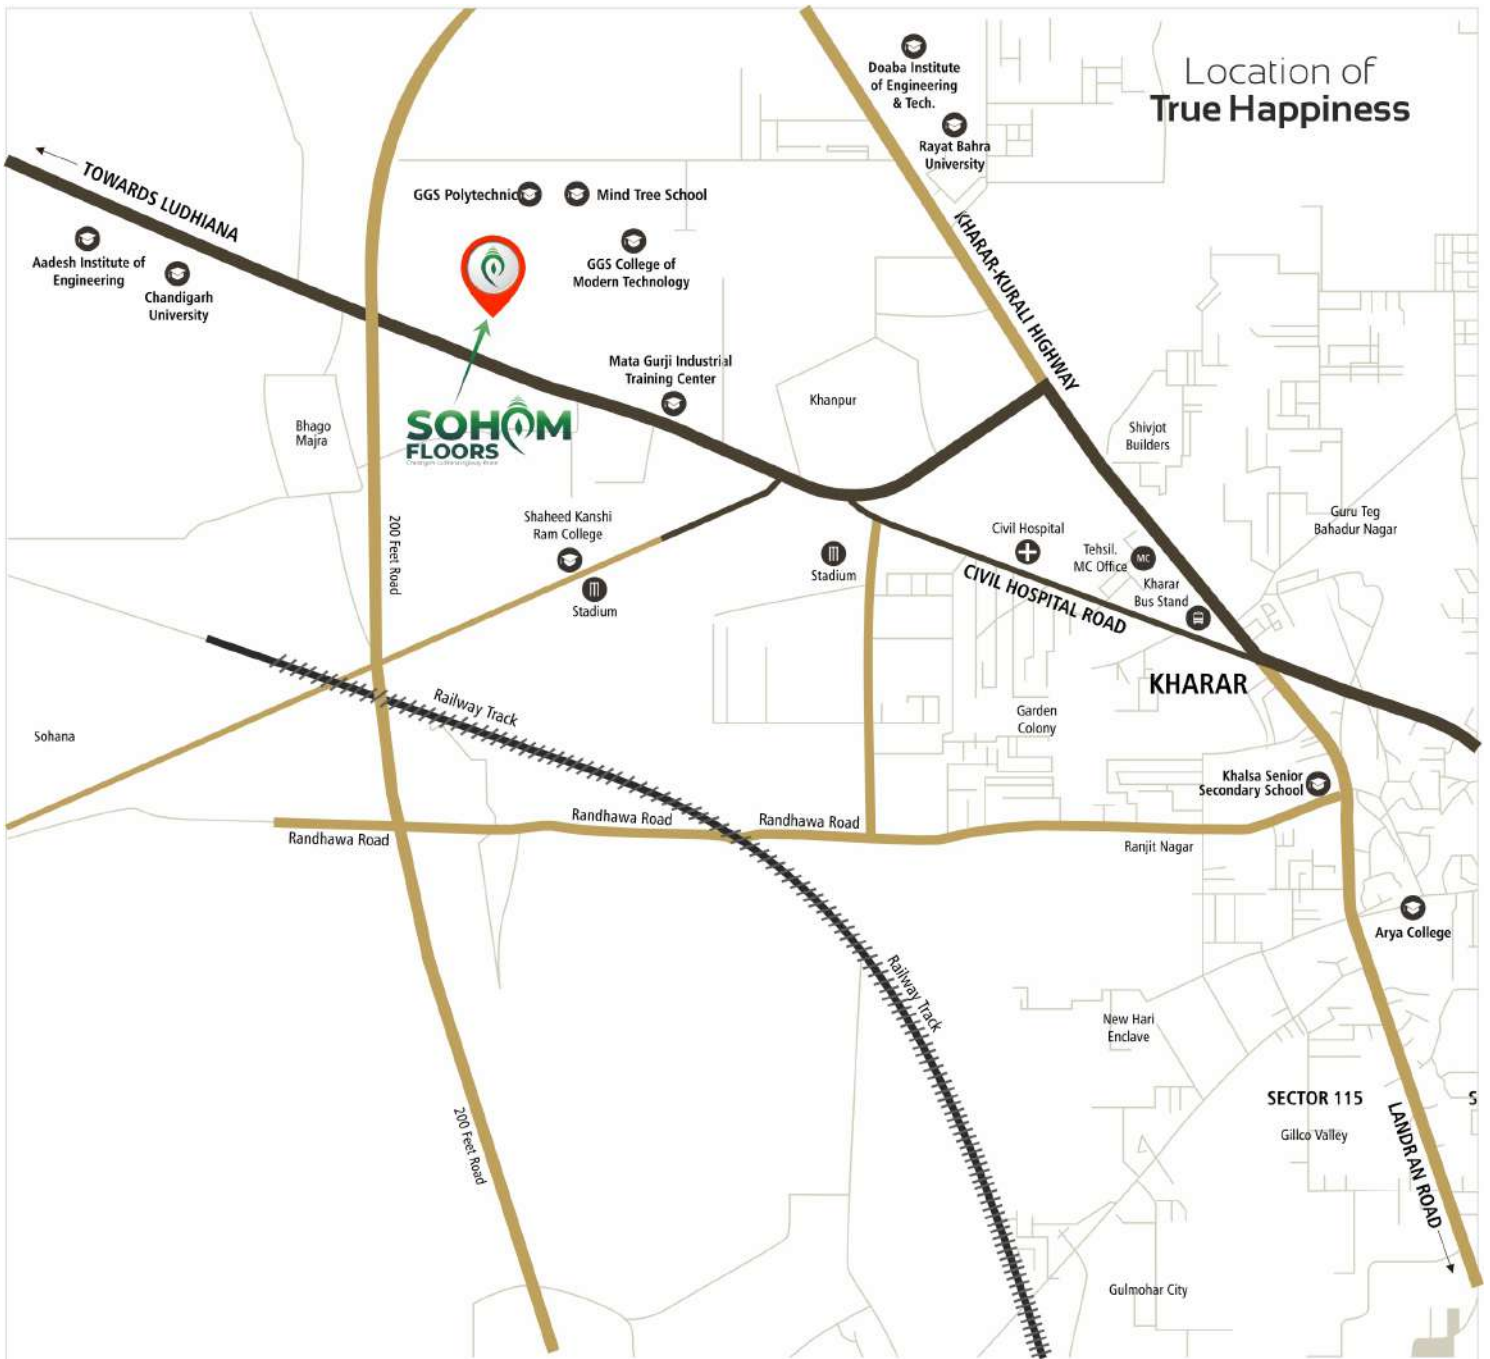

1 BHK - FLOOR PLAN

2 BHK - FLOOR PLAN

Located in the heart of Mohali
Soham Floors, Mohali is just a 15 minutes drive from the Chandigarh Airport as well as from the Mohali Airport & if you are a cricket fan, then you'll find its location most ideal because its just a few minutes drive from the beautiful Mohali Stadium.

Soham Floors is strategically located with a wide independent road. The area has a health care centre, commercial & shopping complexes, education facilities & much more in the near vicinity.

Features

Developed Area Near National Highway • Gated Society with wide Entrance Approach
24x7 Security with Security Guards & CCTV & Much More....

Location of True Happiness

- Chandigarh University : **2 Mins**
- Railway Station Mohali : **20 Mins**
- Kharar Bus Stand : **2 Mins**
- Cricket Stadium Mohali : **20 Mins**
- Rayat Bahra : **5 Mins**
- International Airport : **25 Mins**