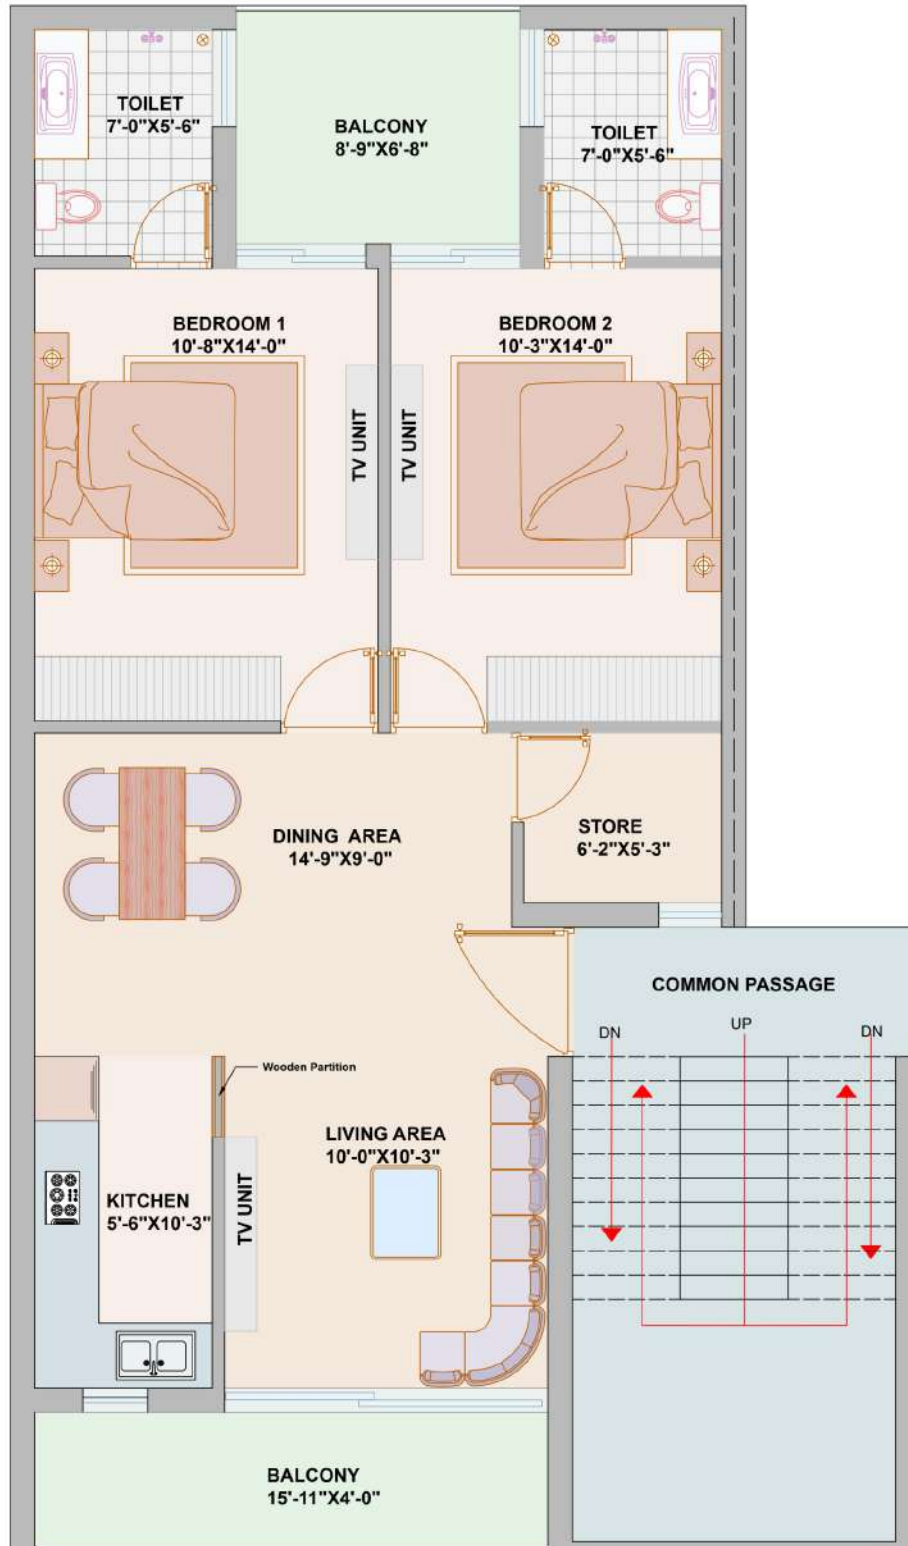

Other Specifications

Victorian Theme Architecture • Cupboards Till Roof Height
Luxurious Modular Kitchen • Branded (ISI) Electrical / Sanitary Fittings
Best Quality Bricks & Construction Material • False Ceiling with Lights
Vitrified (ISI) Tile Flooring • Premium Paint • Parking Space
Back Yard Balcony • Front Balcony • Green lush park etc

1 BHK - FLOOR PLAN

2 BHK - FLOOR PLAN

Located in the heart of Mohali
Soham Floors, Mohali is just a 15 minutes drive from the Chandigarh Airport as well as from the Mohali Airport & if you are a cricket fan, then you'll find its location most ideal because its just a few minutes drive from the beautiful Mohali Stadium.